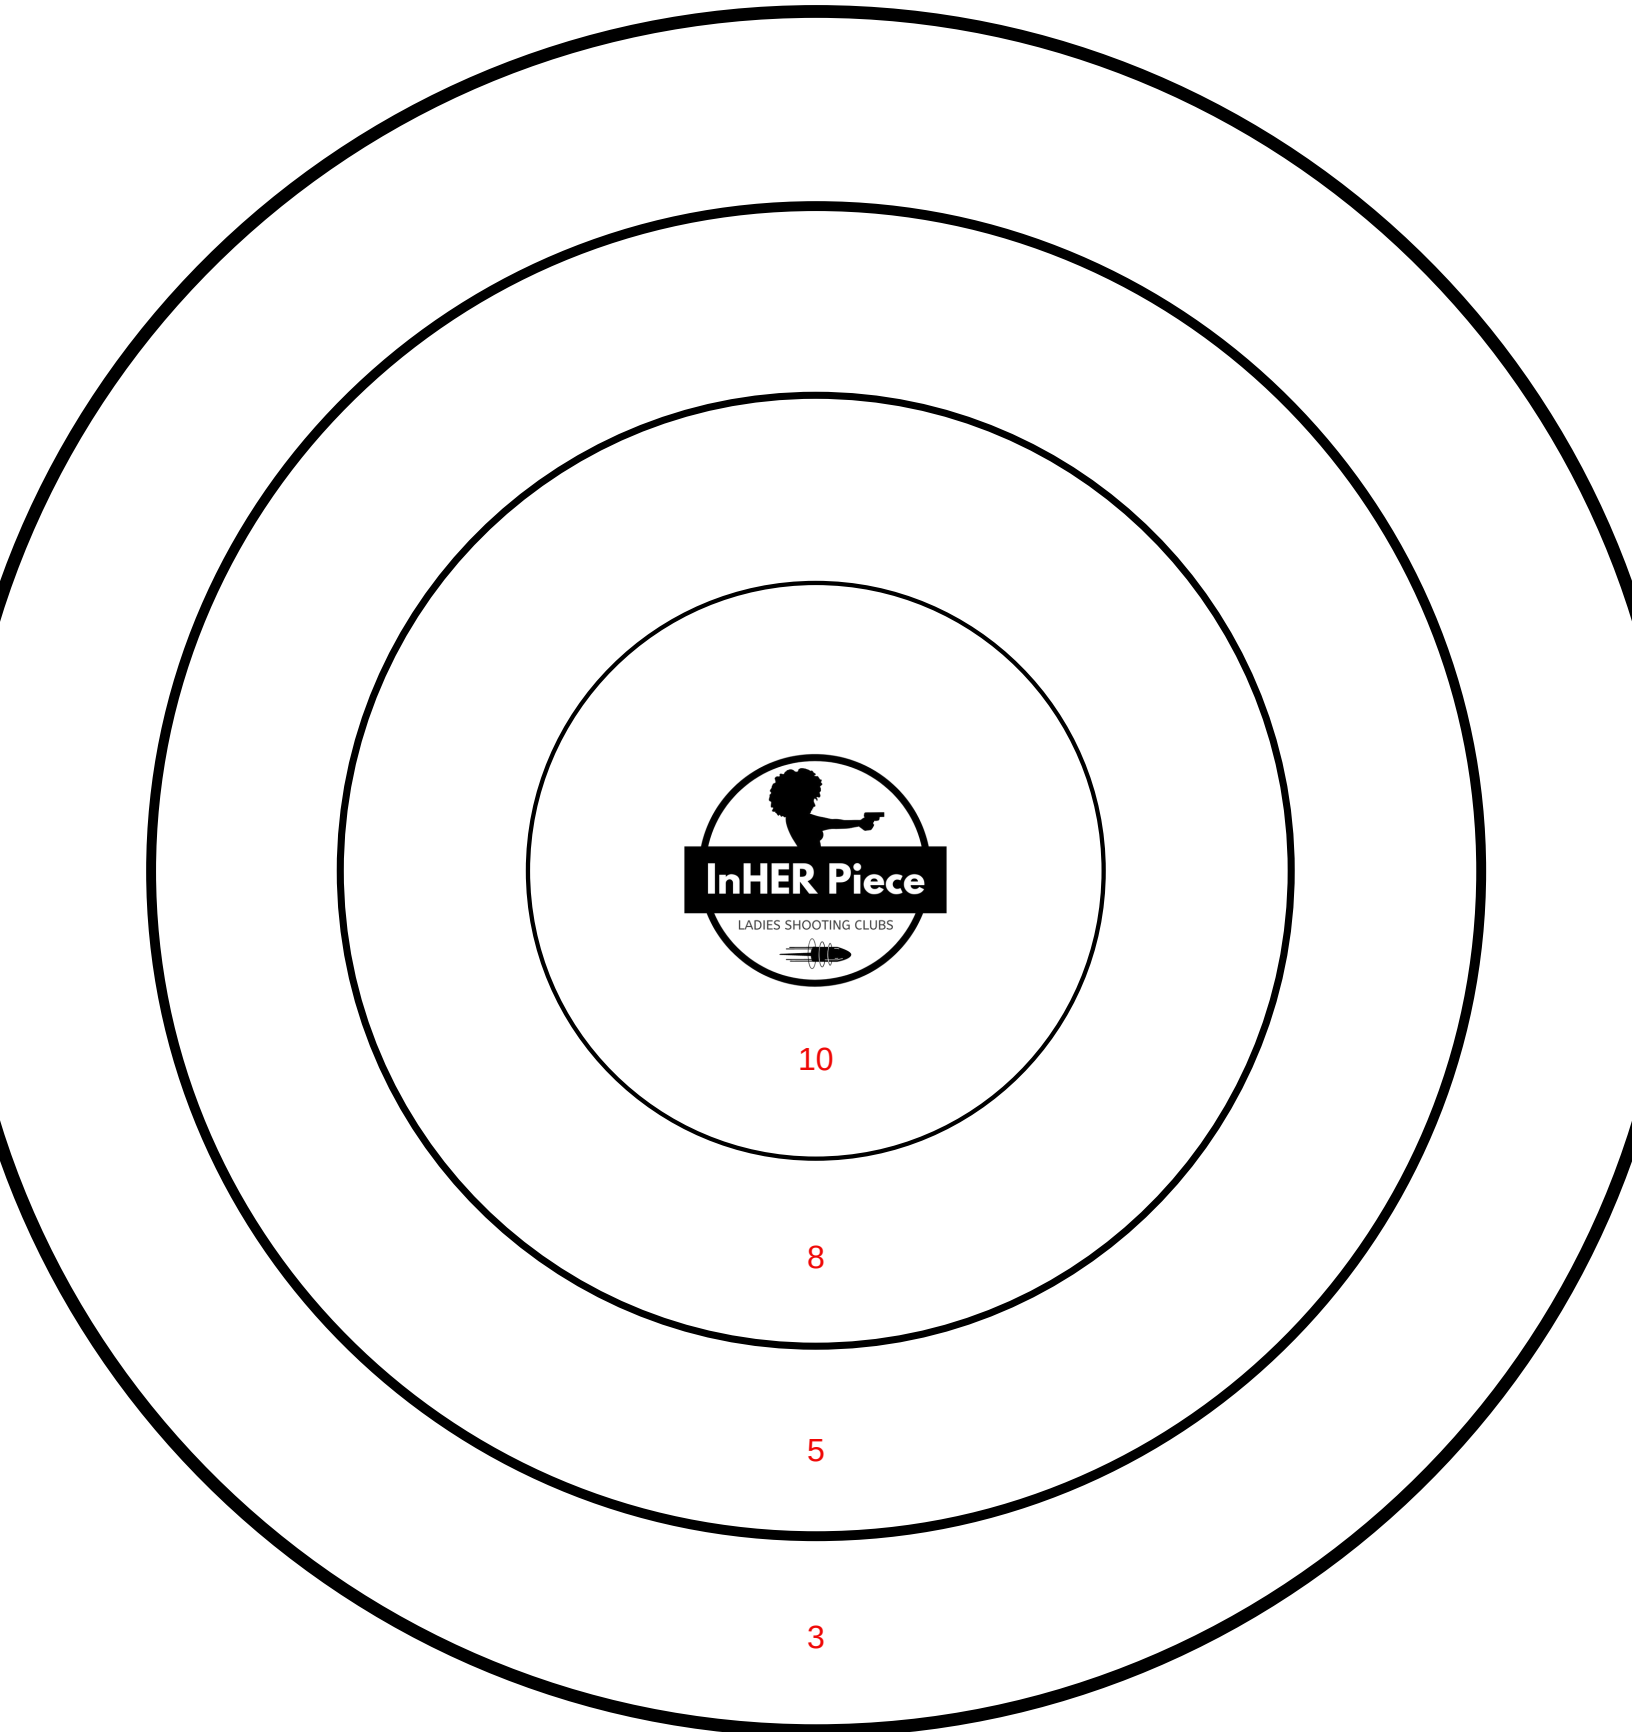

InHER Piece Ladies' Shooting Clubs

Ten at Ten

From the ten (10) yard line, shoot 10 rounds.

Passing Score = 70%